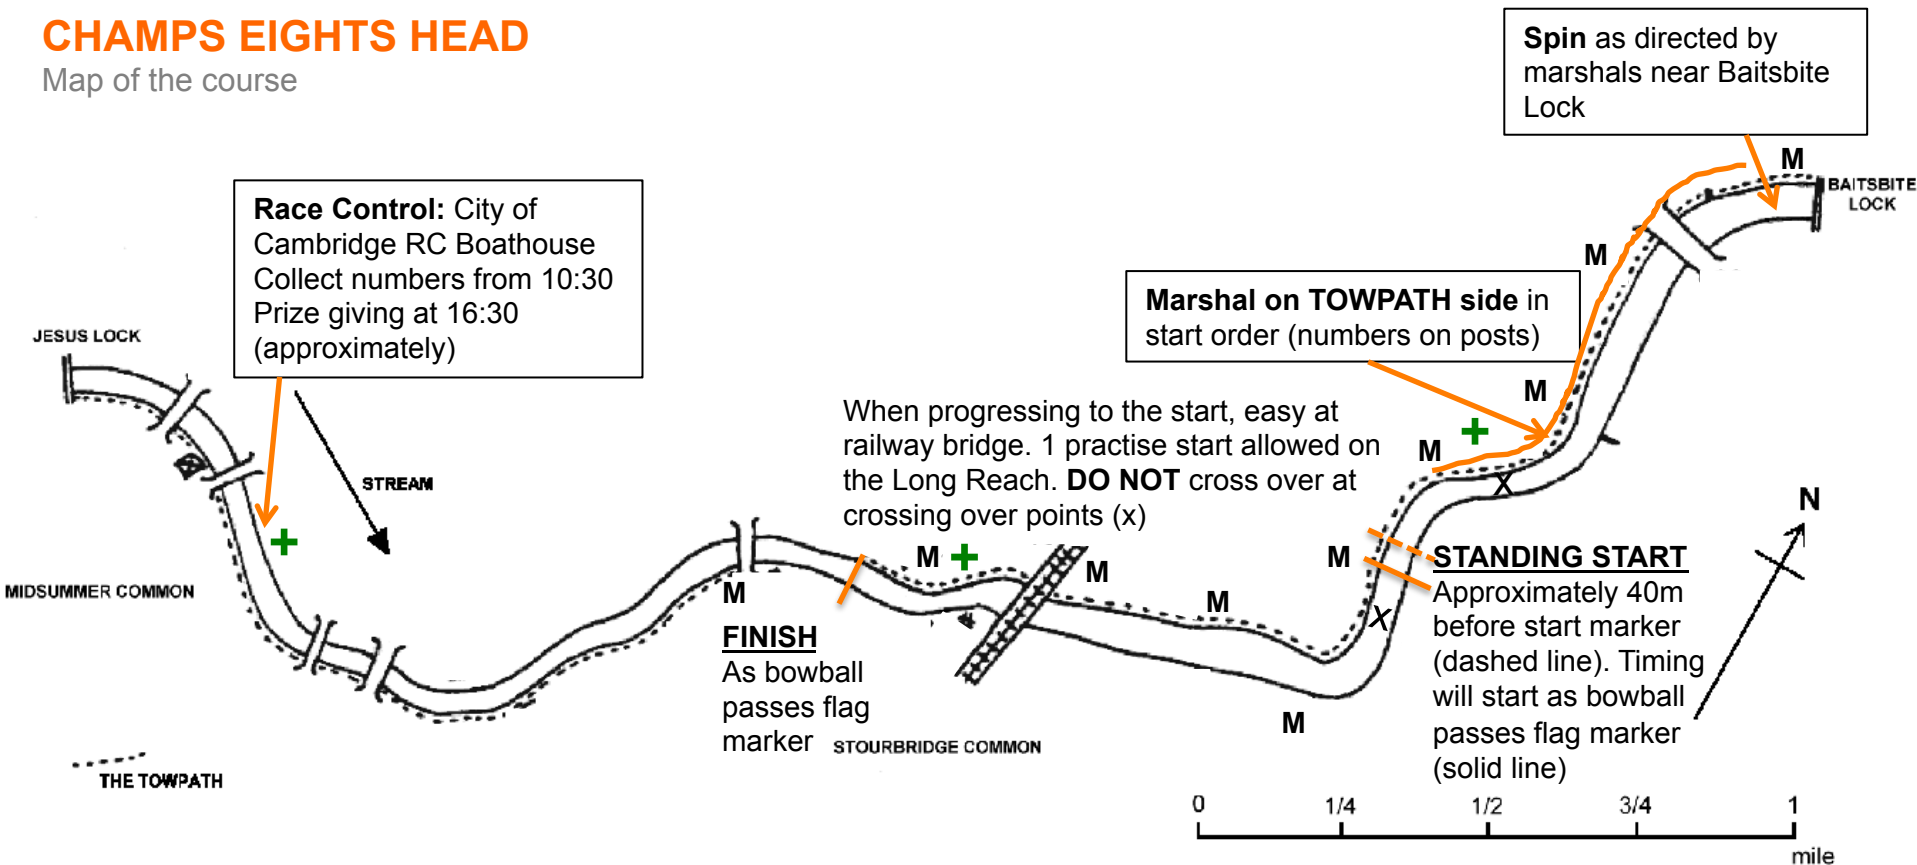

CHAMPS EIGHTS HEAD

Map of the course

+ = first aid post (pre-start, finish, race control)

M = marshal positions

Marshals at these positions will be wearing yellow tabards and will be equipped with throw lines & communication aids.