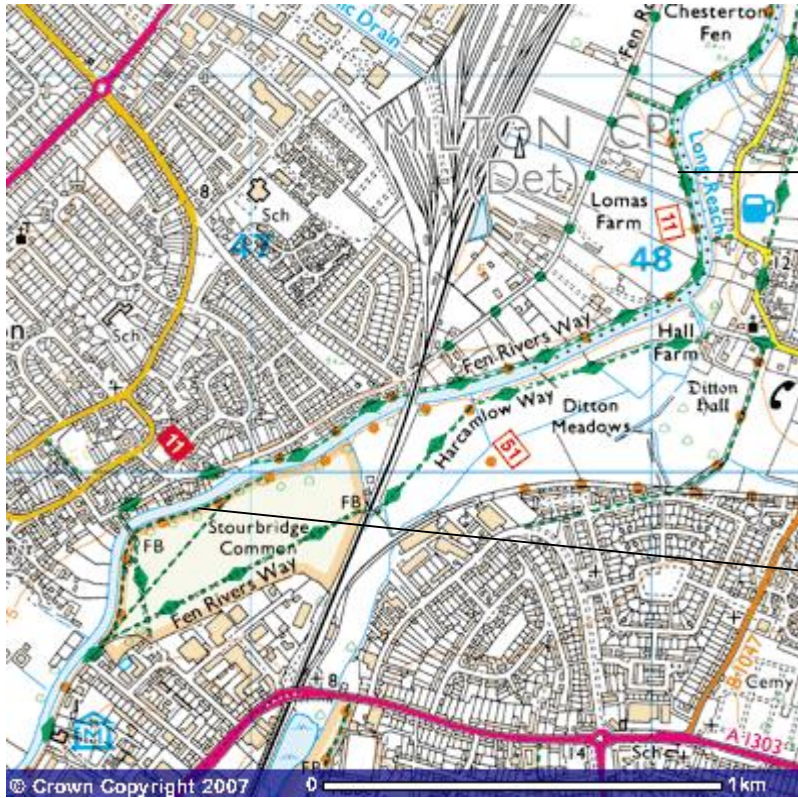

CAMBRIDGE CHAMPS JUNIOR SCULLING HEAD
LOCATION MAPS

START OF
HEAD RACE

FINISH

RIVER CAM -
JUNIOR HEAD
COURSE