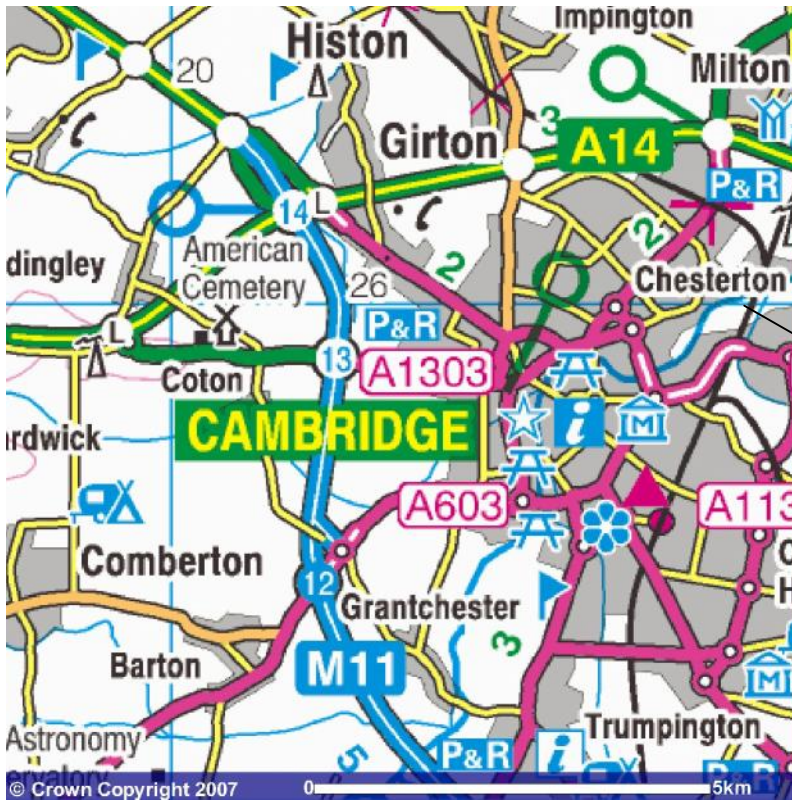

CAMBRIDGE CHAMPS JUNIOR SCULLING HEAD
LOCATION MAPS

START OF
HEAD RACE

FINISH

RIVER CAM -
JUNIOR HEAD
COURSE