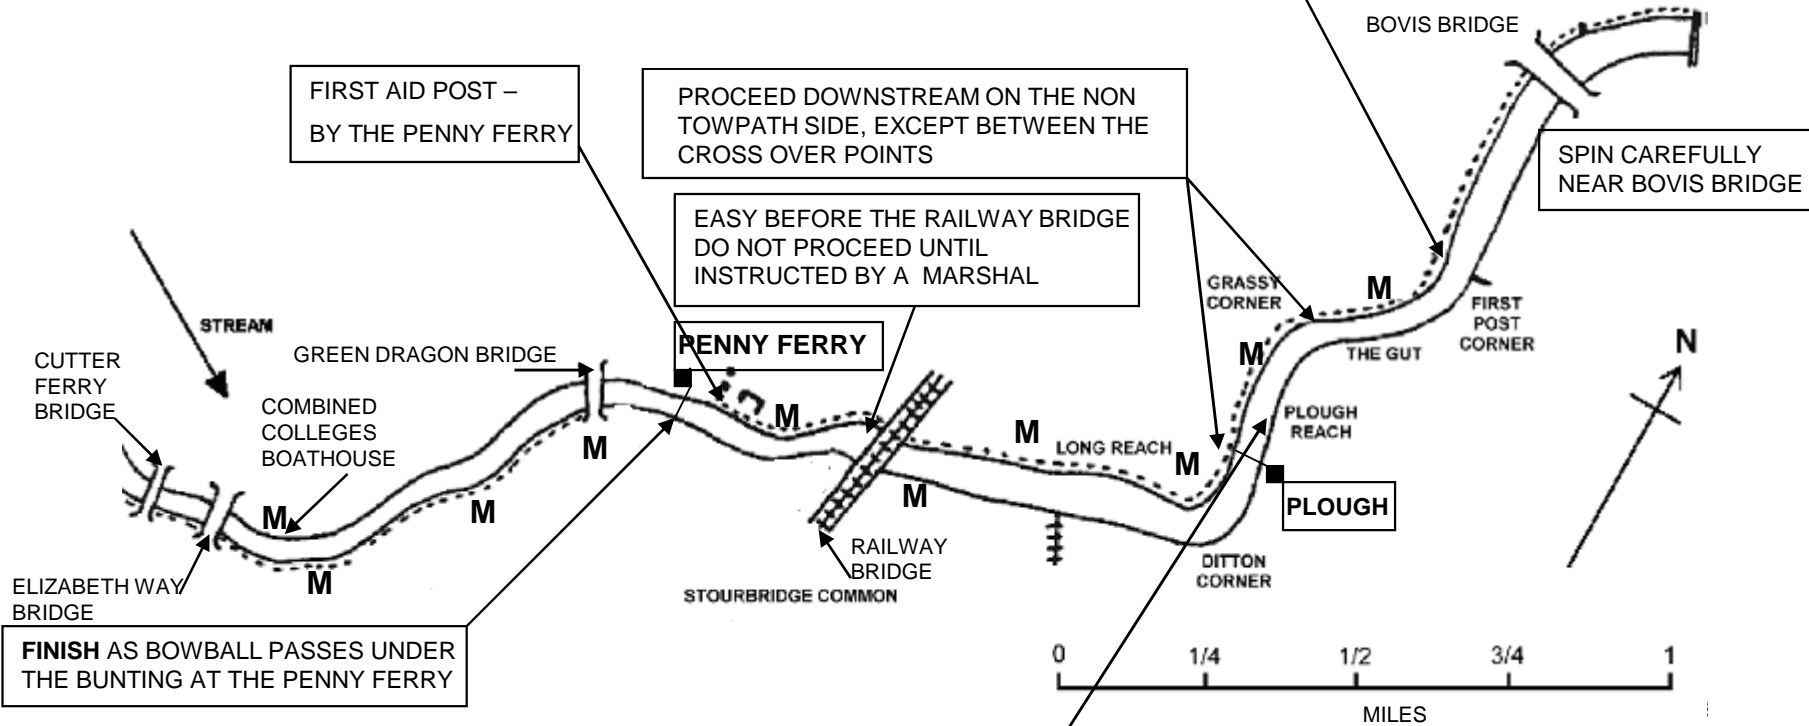

CAMBRIDGE CHAMPS JUNIOR SCULLING HEAD

MAP OF COURSE

MARSHAL POSITIONS = M

MARSHALS AT THESE POSITIONS WILL BE WEARING YELLOW TABARDS AND WILL ALL BE EQUIPPED WITH RADIOS, THROWLINES, THERMAL BLANKETS AND MOBILE PHONES

MARSHAL ON TOW PATH SIDE BEFORE THE START, IN START ORDER BY POSTED NUMBERS

FIRST AID POST – BY THE PENNY FERRY

PROCEED DOWNSTREAM ON THE NON TOWPATH SIDE, EXCEPT BETWEEN THE CROSS OVER POINTS

EASY BEFORE THE RAILWAY BRIDGE DO NOT PROCEED UNTIL INSTRUCTED BY A MARSHAL

SPIN CAREFULLY NEAR BOVIS BRIDGE

FINISH AS BOWBALL PASSES UNDER THE BUNTING AT THE PENNY FERRY

RACE CONTROL - COMBINED COLLEGES BOATHOUSE

ROLLING **START** - APPROX 40 METRES DOWNSTREAM OF THE START START TIMED AS BOWBALL PASSES UNDER THE BUNTING AT THE PLOUGH