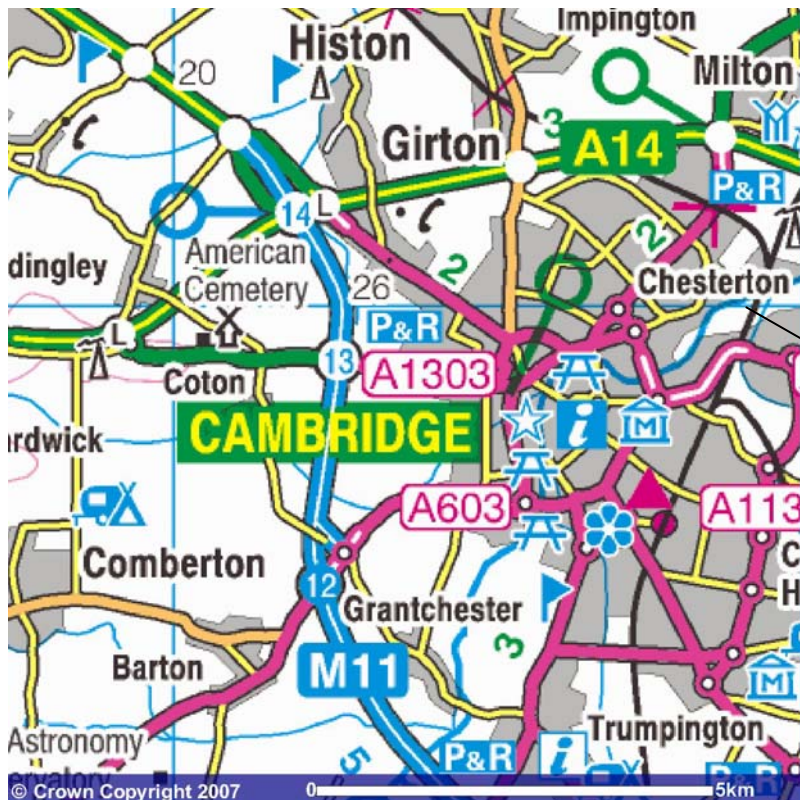

CAMBRIDGE CHAMPS JUNIOR SCULLING HEAD LOCATION MAPS

START OF HEAD RACE

FINISH

RIVER CAM - JUNIOR HEAD COURSE