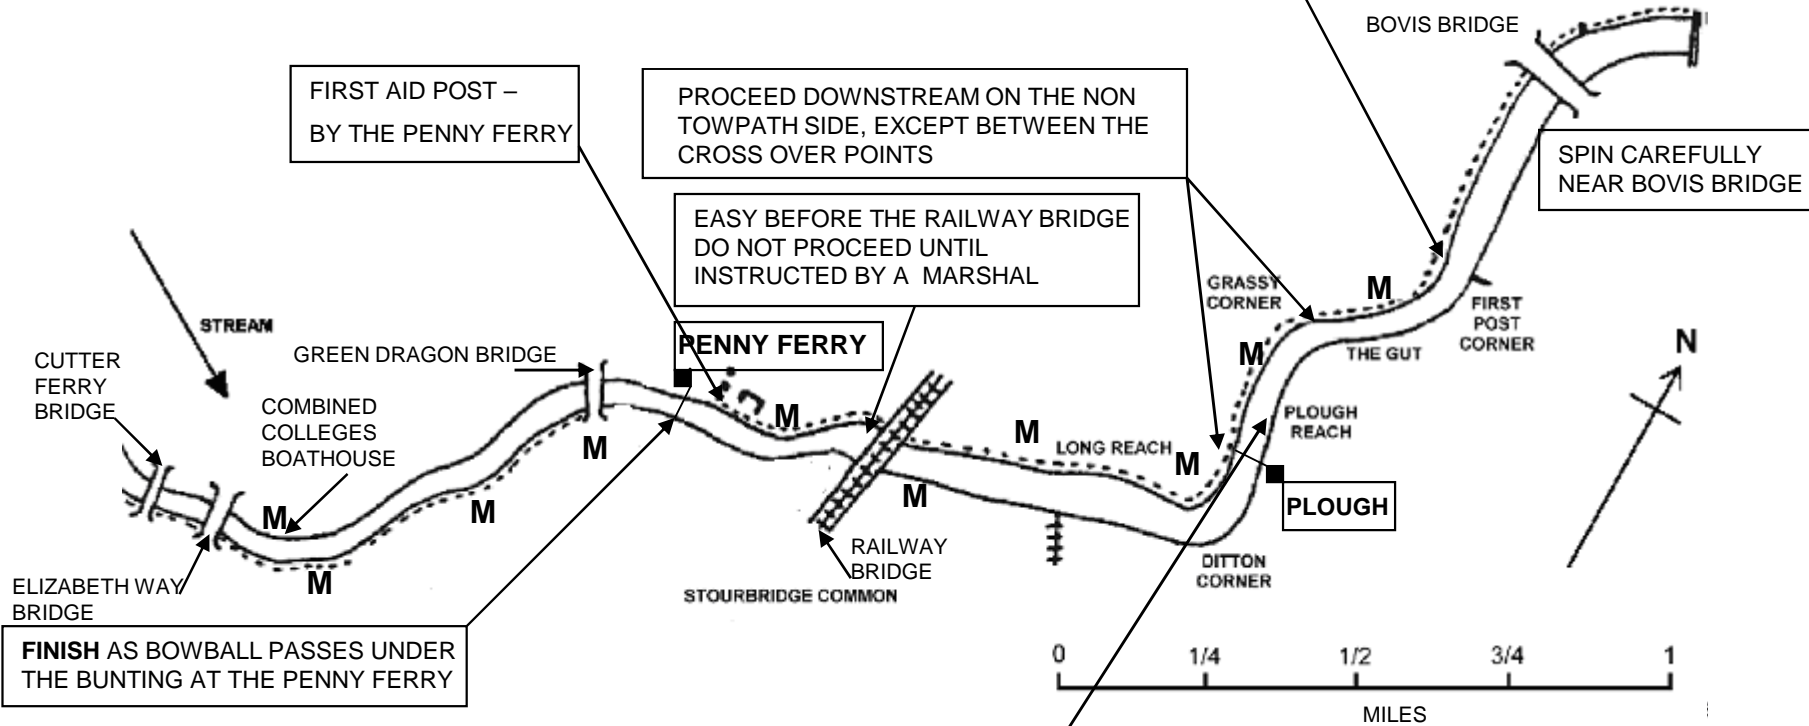

## MAP OF COURSE

MARSHAL POSITIONS = M

MARSHALS AT THESE POSITIONS WILL BE WEARING YELLOW TABARDS AND WILL ALL BE EQUIPPED WITH RADIOS, THROWLINES, THERMAL BLANKETS AND MOBILE PHONES

MARSHAL ON TOW PATH SIDE BEFORE THE START, IN START ORDER BY POSTED NUMBERS

FIRST AID POST – BY THE PENNY FERRY

PROCEED DOWNSTREAM ON THE NON TOWPATH SIDE, EXCEPT BETWEEN THE CROSS OVER POINTS

EASY BEFORE THE RAILWAY BRIDGE DO NOT PROCEED UNTIL INSTRUCTED BY A MARSHAL

SPIN CAREFULLY NEAR BOVIS BRIDGE

FINISH AS BOWBALL PASSES UNDER THE BUNTING AT THE PENNY FERRY

RACE CONTROL - COMBINED COLLEGES BOATHOUSE

ROLLING **START** - APPROX 40 METRES DOWNSTREAM OF THE START START TIMED AS BOWBALL PASSES UNDER THE BUNTING AT THE PLOUGH