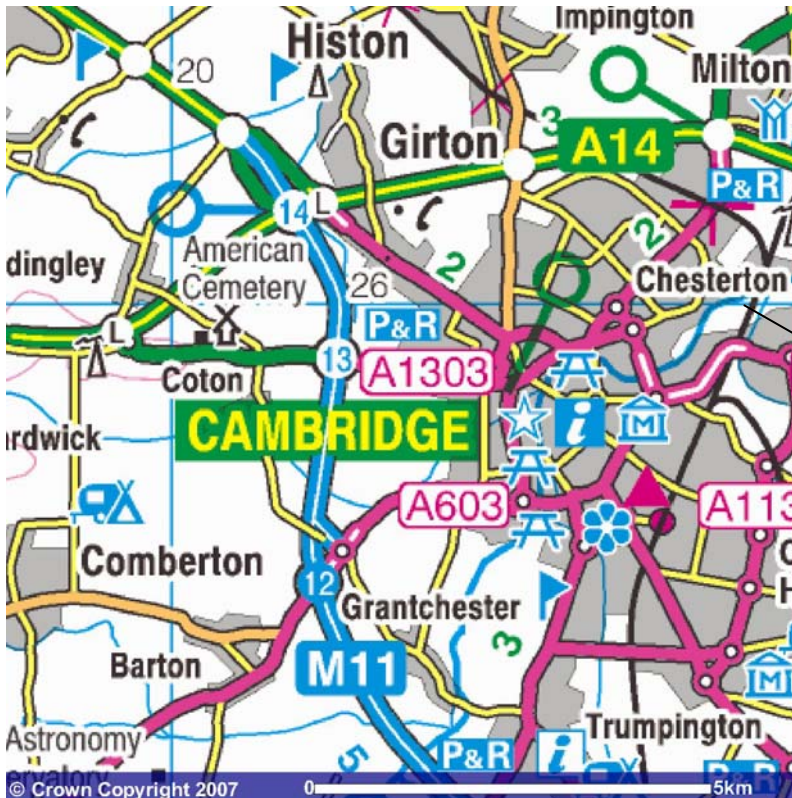

CAMBRIDGE CHAMPS JUNIOR SCULLING HEAD
LOCATION MAPS

START OF
HEAD RACE

FINISH

RIVER CAM -
JUNIOR HEAD
COURSE