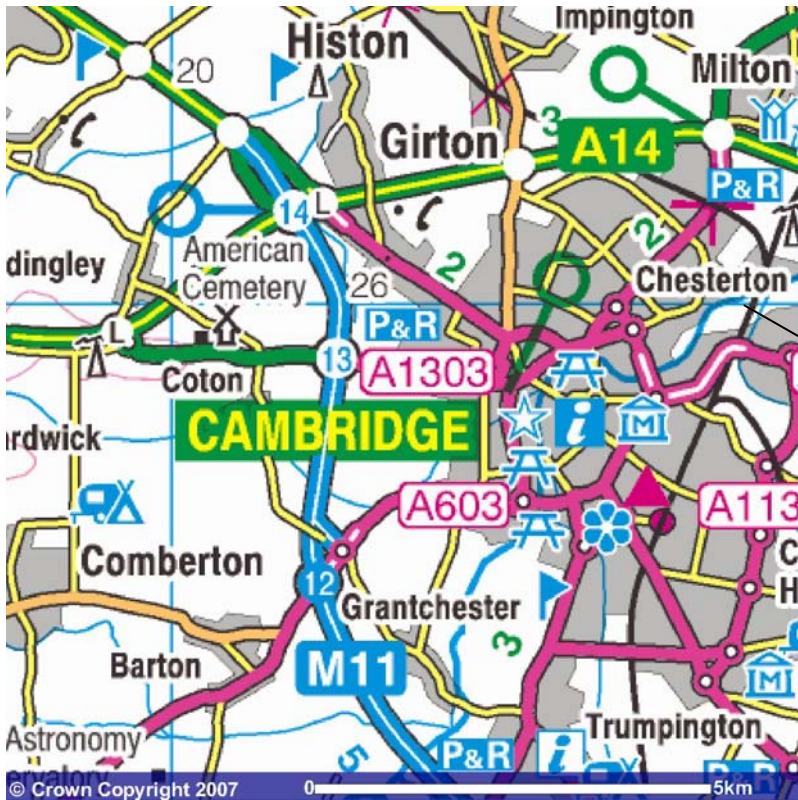

CAMBRIDGE CHAMPS JUNIOR SCULLING HEAD
LOCATION MAPS

START OF
HEAD RACE

FINISH

RIVER CAM -
JUNIOR HEAD
COURSE